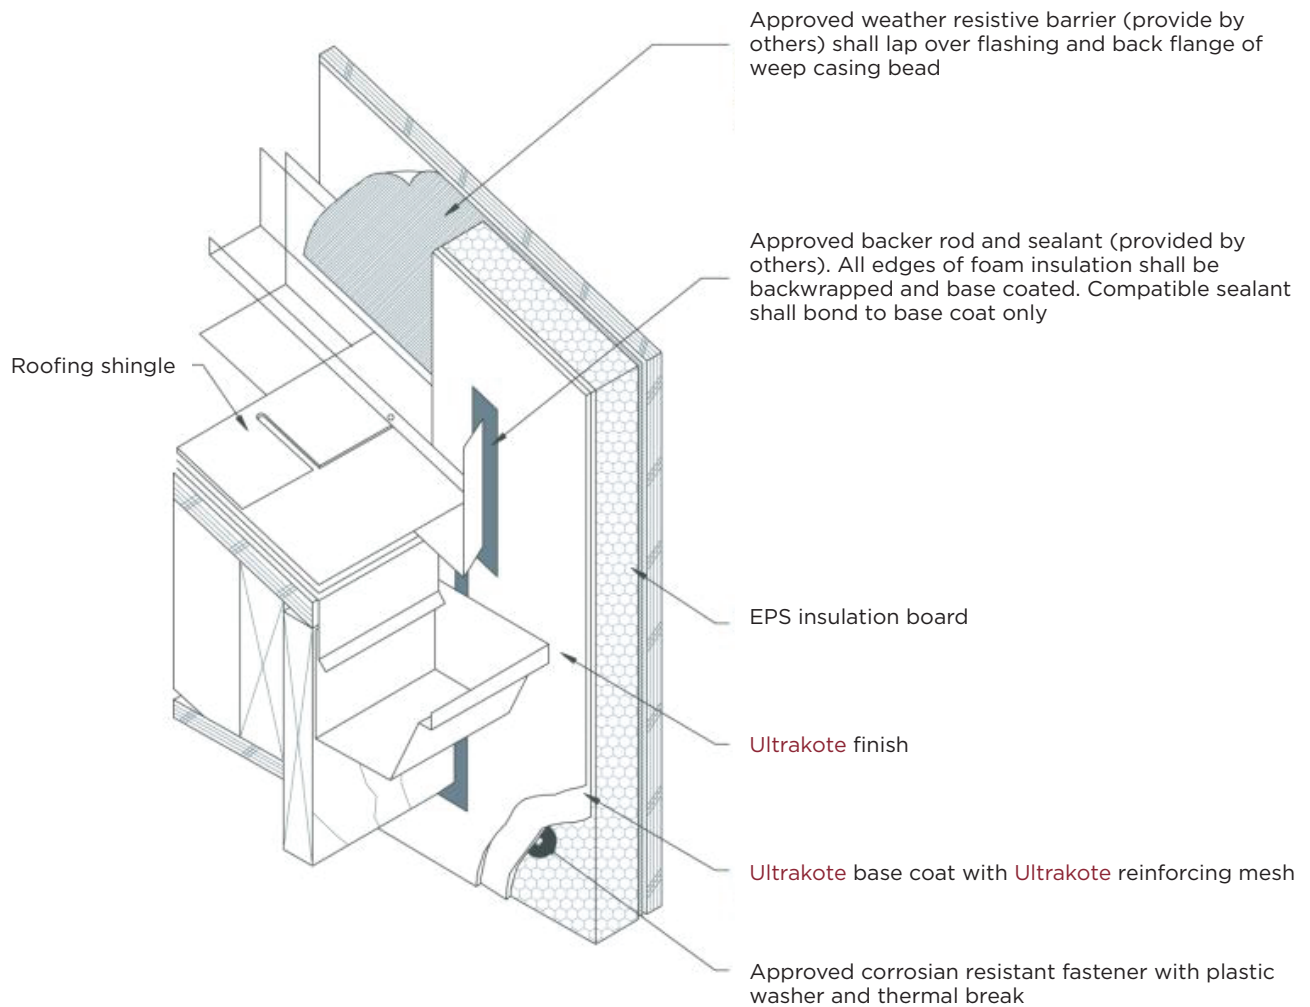

Completed Kick Out Flashing at Roof / Wall Term.

WM 4.6

NOTE 1: Do not install the gutter system until the water managed EIFS system has been completed.
